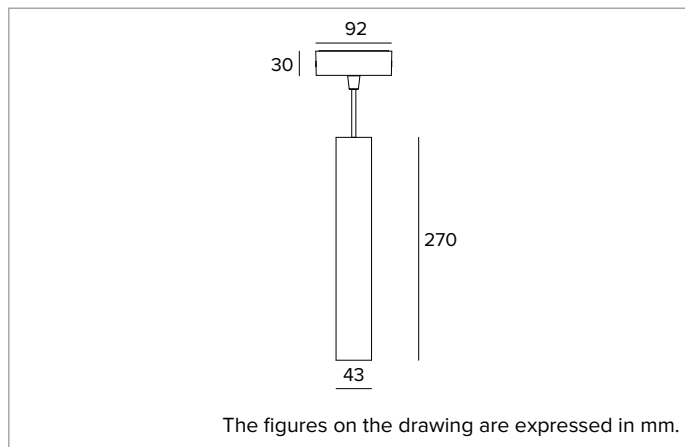

1T9817EL | LABEL 4 - Suspension

LED suspension fixture for direct light emission powered by mains voltage

		4000K	H(m)	D(m)	Emax(lx)
		Ra90		18°	
Fixture Power	8W	1	0.31	4072	
Source Flux	949lm	2	0.62	1018	
Fixture Flux	601lm	3	0.93	452	
Efficacy	76lm/W	4	1.24	255	
TS1958	Imax=4291cd/klm	Imax	4072cd	5	1.55

CCT nominal: 4000K

Lifetime (L80/B10): >50000h tq +25°C

ILLUMINOTECHNICAL CHARACTERISTICS

SP Version - metallised polycarbonate precision optics, a holographic diffusion filter and a black silicone cut off ring.

Optic: REFLECTOR

Beam angles: SP

Optical efficiency: 63%

Fixture flux: 601lm

Luminous efficacy: 76lm/W

Photobiological safety: Compliant with RG1 low risk group

MECHANICAL CHARACTERISTICS

Cylindrical body in CNC machined aluminum and coated with powder paint.

Colour and finish: Plaster white

Dimensions: D=43mm

Weight: 0.8Kg

Degree of protection: IP20

ELECTRICAL CHARACTERISTICS

Electronic ON-OFF version with the power supply integrated in the body of the fixture. Luminaire compliant with EN 60598-2-22 for power supply from a centralised emergency system CPSS (Central Power Supply System), not incorporated in the luminaire - high risk areas excluded. The default power and flux are 100% in AC and 100% in DC.